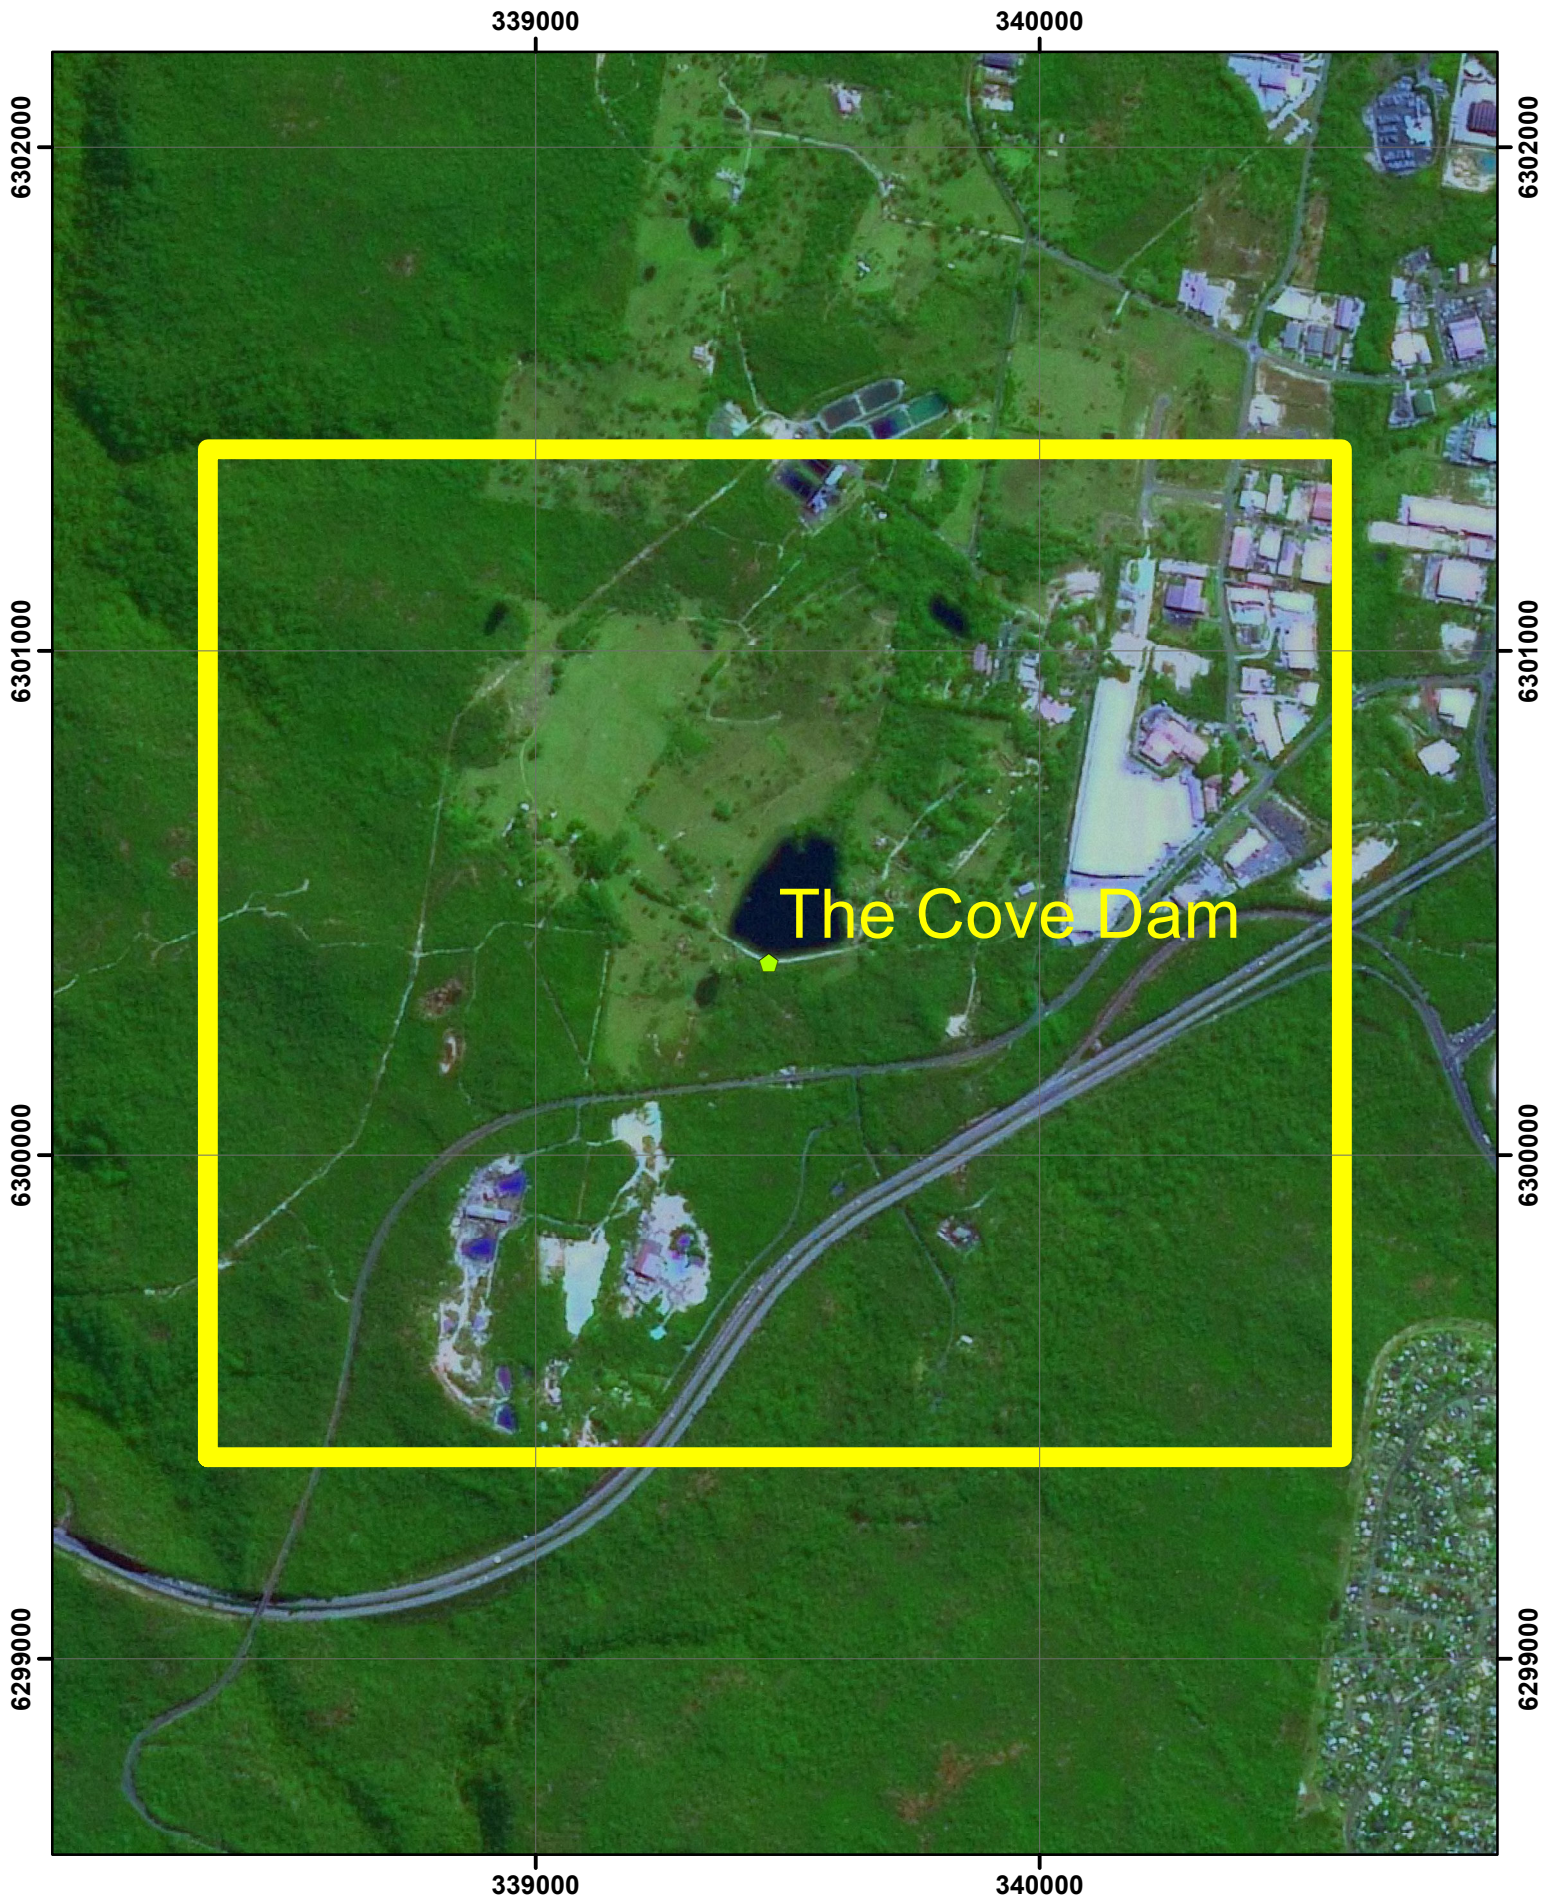

The Cove dam notification area

Plan No : 531  
NA Label : The Cove  
Dam Name : The Cove dam

Datum : GDA 94  
Grid : MGA Zone 56

Date : 03/06/2021

## The Cove Dam Notification Area

The amended The Cove Dam Notification Area is the area bounded by straight lines joining the following 4 ordered points on map Gosford 9131-2-S Second Edition 1:25 000. The ordered points are specified by Map Grid of Australia 1994 co-ordinates in Zone 56.

Point	MGAEast	MGANorth
1	338350	6299400
2	338350	301400
3	340600	6301400
4	340600	6299400

The NSW Government Gazette No 54 of 18 February 2022