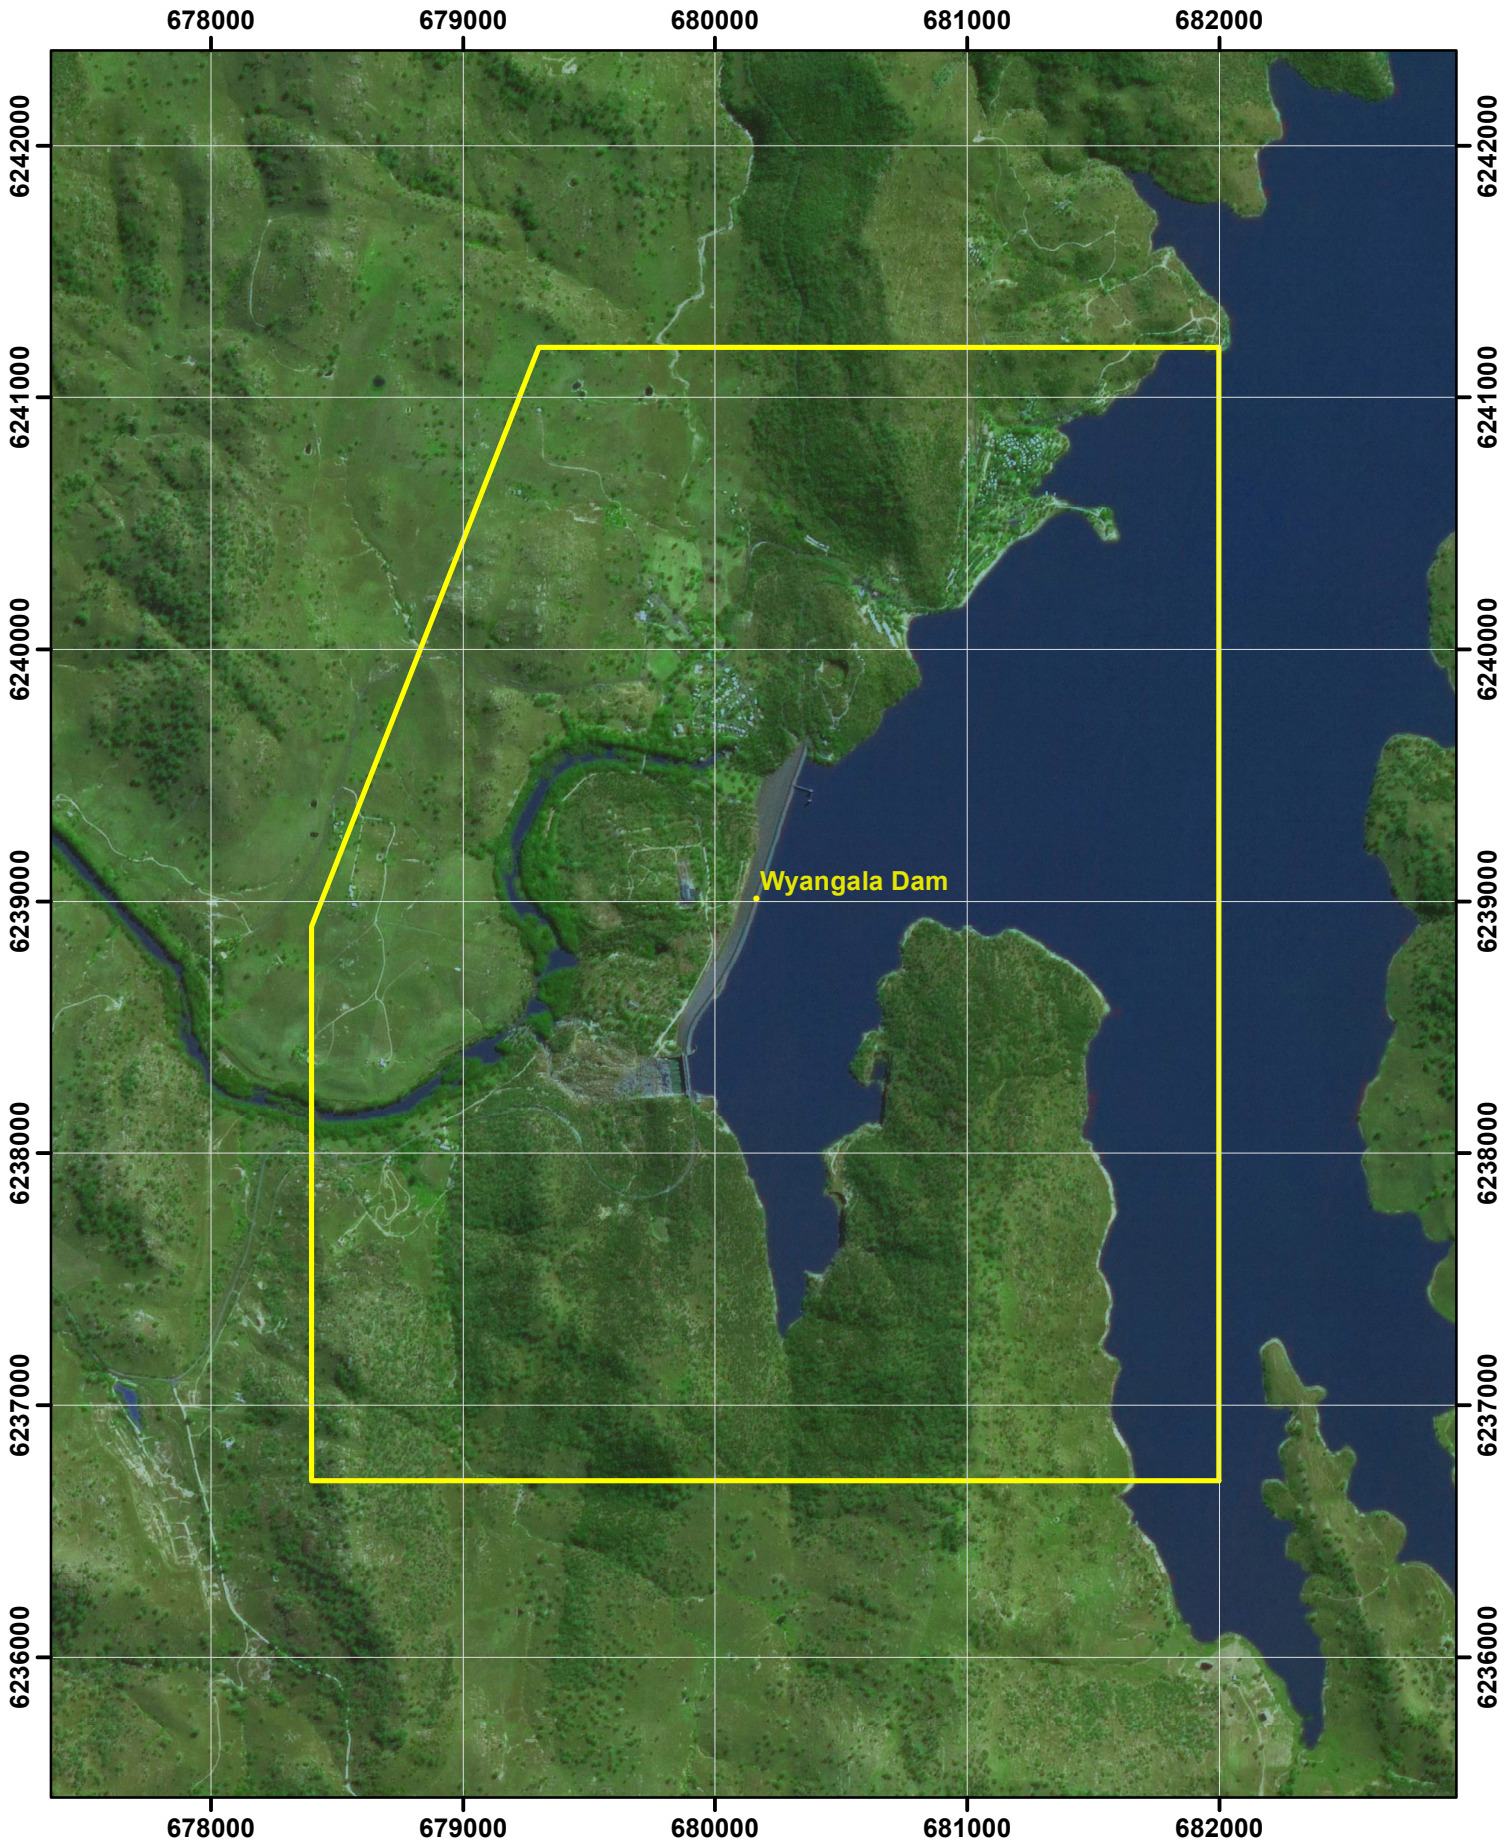

Wyangala dam notification area

Plan No : 543  
NA Label : Wyangala  
Dam Name : Wyangala dam

Datum : GDA 94  
Grid : MGA Zone 55

Date : 03/06/2021

## Wyangala Dam Notification Area

The amended Wyangala Dam Notification Area is the area bounded by straight lines joining the following 5 ordered points on map Abercromie 8730-S and Cowra 8630-S. The ordered points are specified by Map Grid of Australia 1994 co-ordinates in Zone 55.

Point	MGAEast	MGANorth
1	682000	6236700
2	678400	6236700
3	678400	6238900
4	679300	6241200
5	682000	6241200

NSW Government Gazette No 279 of 1 July 2022