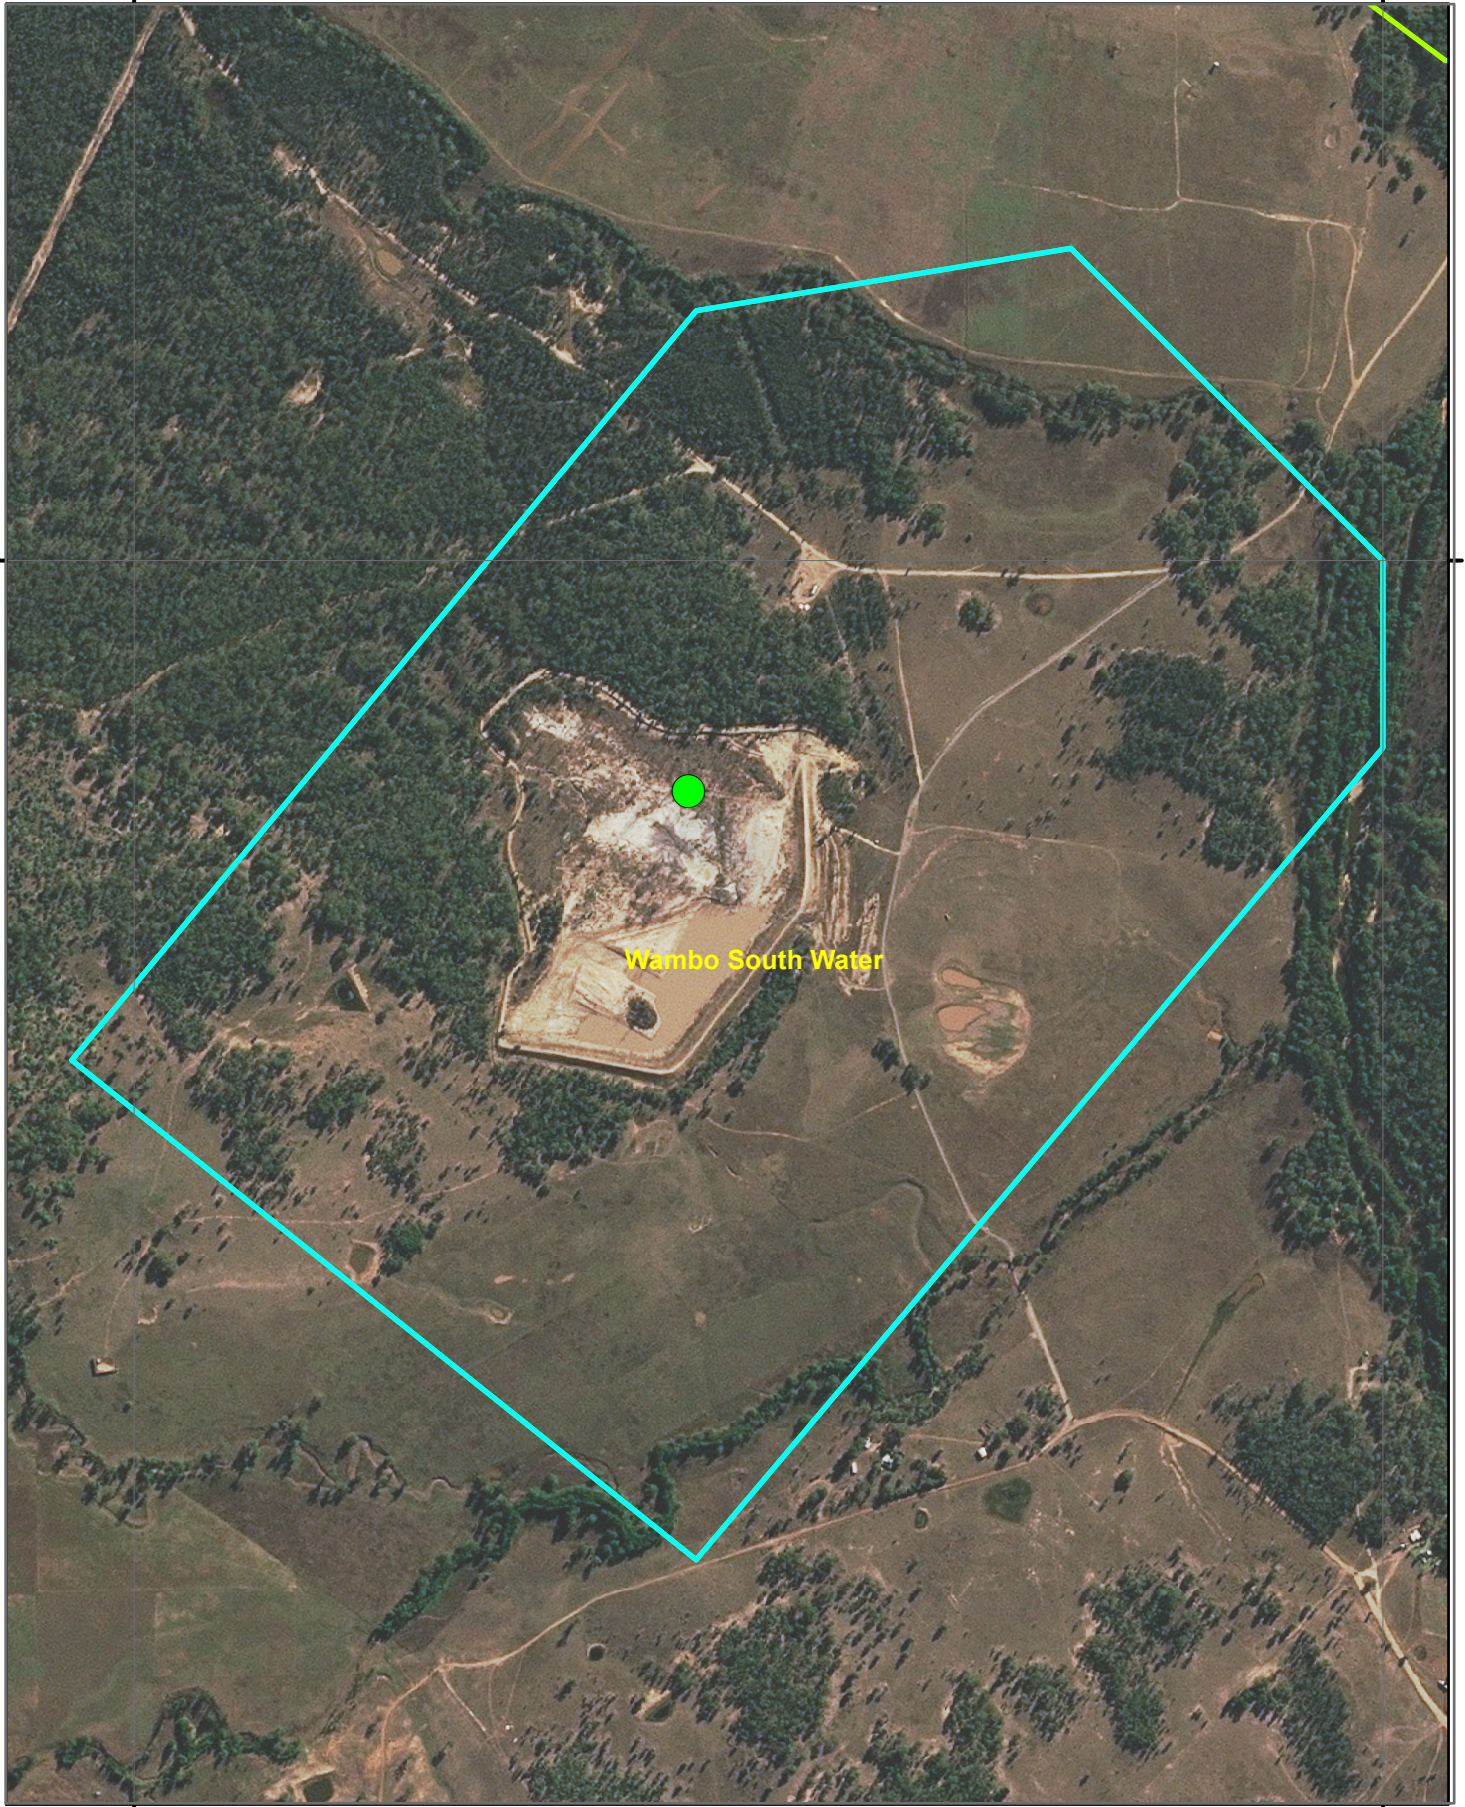

# Wambo South Water Notification Area

310000

312000

6392000

6392000

Wambo South Water

310000

312000

Plan No: 235  
NA Label: Wambo South  
Dam Name: Wambo South Water

Datum : GDA 94  
Grid : MGA Zone 56

Date: 11/04/2022

Kilometers

Notification areas defined under section 48 of the Dams Safety Act 2015

## Wambo South Water Notification Area

The area bounded by straight lines joining the following 6 ordered points on maps DOYLES CREEK 90321N 1:25000; the points are specified by Map Grid of Australia 1994 co-ordinates in Zone 56: