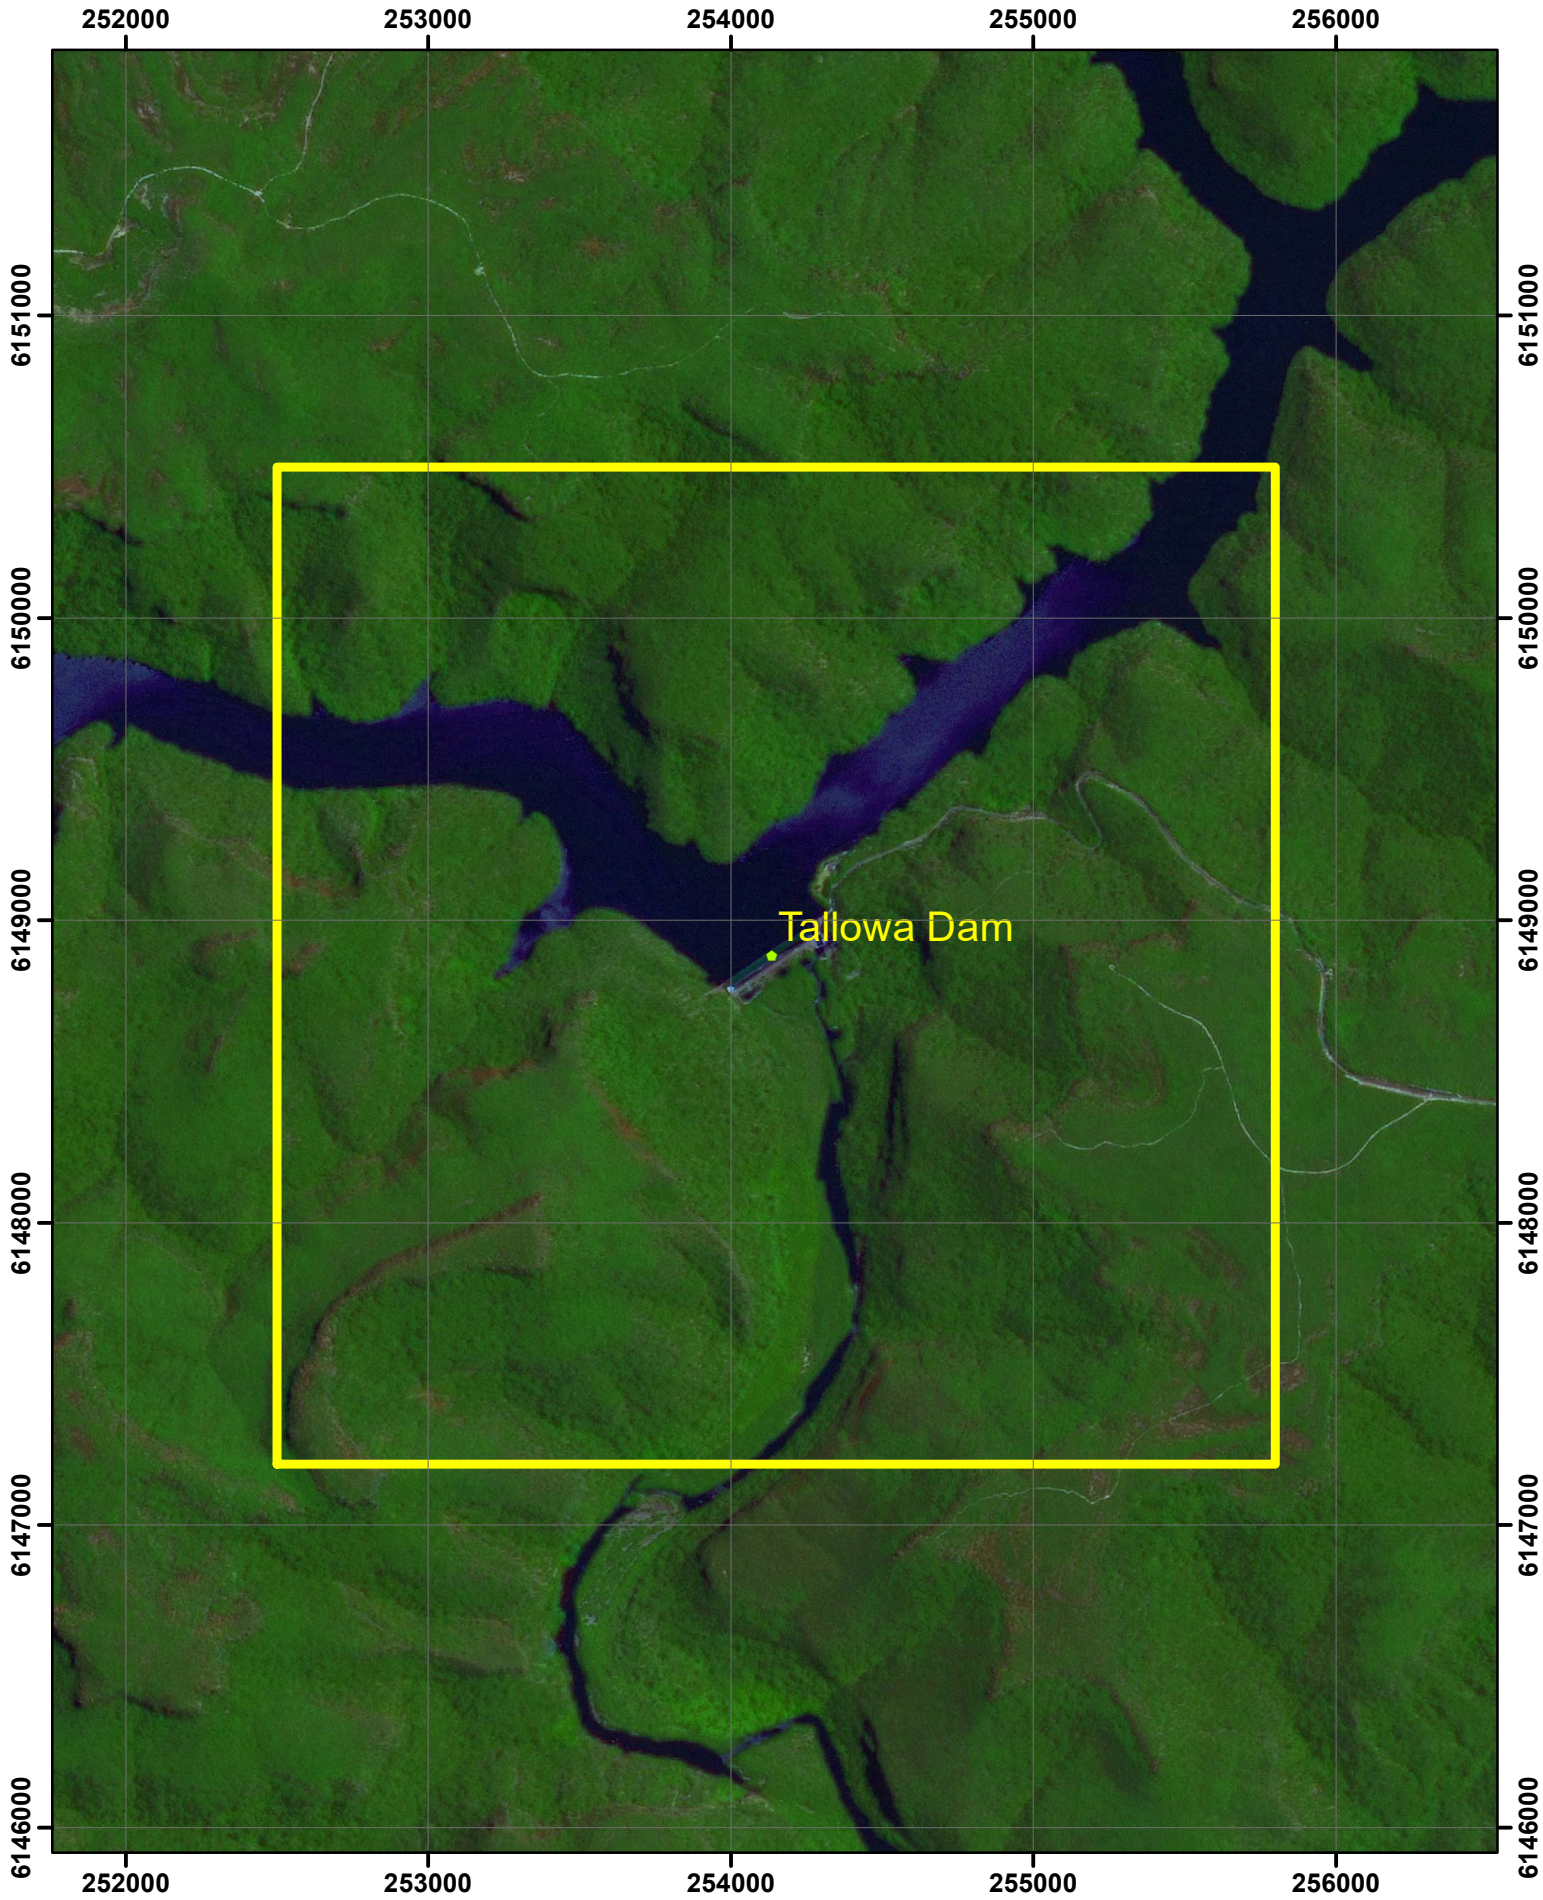

Tallowa dam notification area

Plan No : 517
NA Label : Tallowa
Dam Name : Tallowa dam

Datum : GDA 94
Grid : MGA Zone 56

Date : 03/06/2021

Tallowa Dam Notification Area

The amended Tallowa Dam Notification Area is the area bounded by straight lines joining the following 4 ordered points on map Bundanoon 8928-I-S Second Edition 1:25 000, Burrier 8928-II-N Second Edition 1:25 000, Caoura 8928-3-N Second Edition 1:25 000 and Kangaroo Valley 9028-4-S Second Edition 1:25 000. The ordered points are specified by Map Grid of Australia 1994 co-ordinates in Zone 56.

Point	MGAEast	MGANorth
1	252500	6147200
2	252500	6150500
3	255800	6150500
4	255800	6147200

The NSW Government Gazette No 279 of 1 July 2022